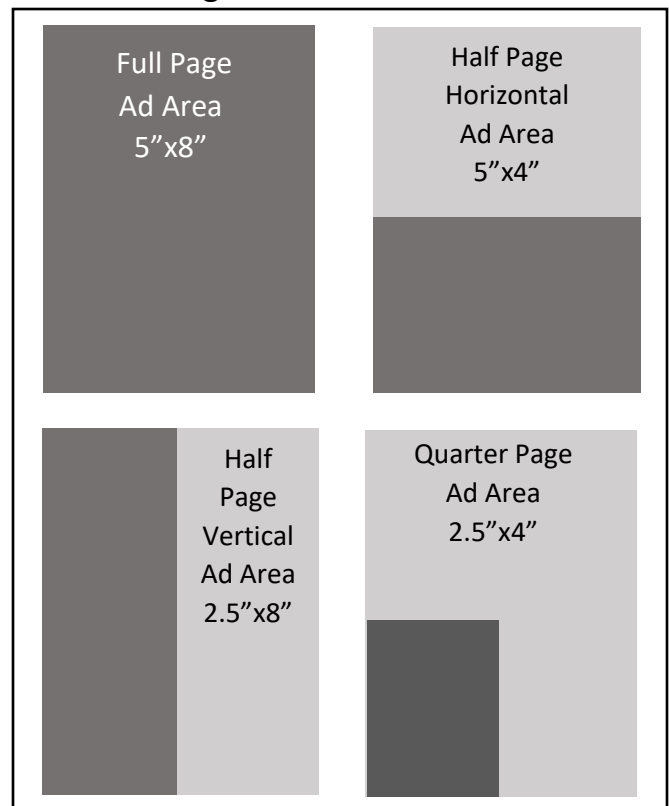

MEDIA SUPPORTED

CD – DVD – e-mail: Please compress files (SIT or ZIP) *5MB or less

Page Size: 5.5" x 8.5"

Send Ads To:

Kevin Williams

(256) 246 – 1146

Kevin.williams@whitman.com