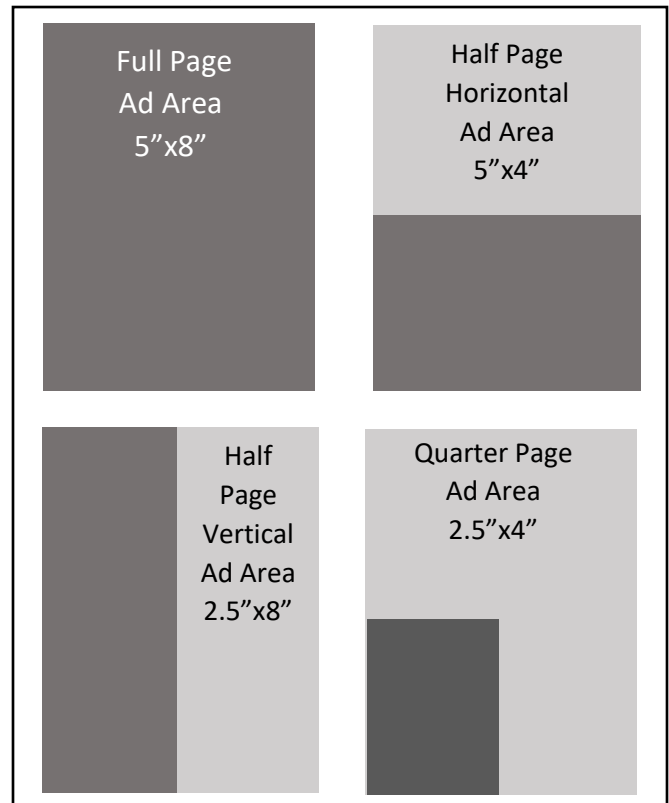

Expo.Whitman.com

ADVERTISEMENT SPECIFICATIONS FOR BLACK & WHITE 5.5" X 8.5"
WHITMAN COIN BALTIMORE EXPO

SPECIFICATIONS

Page Orientation: Portrait

Page Size: 5.5 inches x 8.5 inches

Bleed: None

Raster Images: Grayscale 300 dpi

Line Art: Grayscale 1200 dpi

APPLICATIONS

FILE FORMATS SUPPORTED

Quark 5.0x, 6.0x

Supply all screen and printer fonts

Supply all support files – Grayscale 300 dpi –
Line Art 1200 dpi

All Quark colors: Grayscale

Illustrator CS6 and Lower

Supply all screen and printer fonts,
or convert all text to outlines

Supply all support files – Grayscale 300 dpi –
Line Art 1200 dpi

All Illustrator colors: Grayscale

Photoshop

Grayscale 300 dpi – Flatten PSD files –
Save as TIF

PDF

Make sure resolution, size, orientation and color conform to
Specifications. We will not be able to edit your file.

MEDIA SUPPORTED

CD – DVD – e-mail: Please compress files (SIT or ZIP) *5MB or less

Page Size: 5.5" x 8.5"

Send Ads To:

Whitman Expo Program Advertising

(404) 214 – 4373

lori.kraft@whitman.com