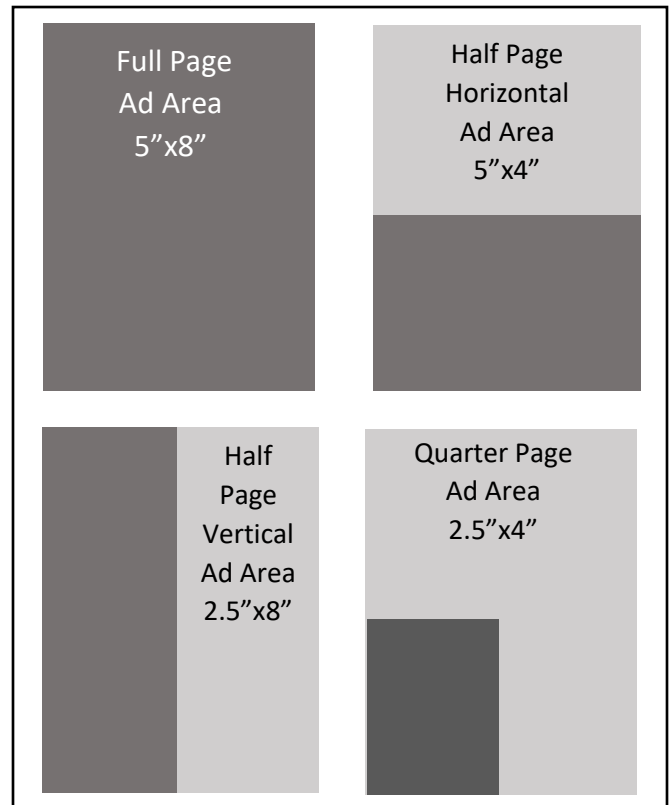

Expo.Whitman.com

ADVERTISEMENT SPECIFICATIONS FOR BLACK & WHITE 5.5" X 8.5"
WHITMAN COIN BALTIMORE EXPO

SPECIFICATIONS

Page Orientation: Portrait

Page Size: 5.5 inches x 8.5 inches

Bleed: None

Raster Images: Grayscale 300 dpi

Line Art: Grayscale 1200 dpi

APPLICATIONS

FILE FORMATS SUPPORTED

Quark 5.0x, 6.0x

Supply all screen and printer fonts

Supply all support files – Grayscale 300 dpi –
Line Art 1200 dpi

All Quark colors: Grayscale

Illustrator CS6 and Lower

Supply all screen and printer fonts,
or convert all text to outlines

Supply all support files – Grayscale 300 dpi –
Line Art 1200 dpi

All Illustrator colors: Grayscale

Photoshop

Grayscale 300 dpi – Flatten PSD files –
Save as TIF

PDF

Make sure resolution, size, orientation and color conform to
Specifications. We will not be able to edit your file.

MEDIA SUPPORTED

CD – DVD – e-mail: Please compress files (SIT or ZIP) *5MB or less

Page Size: 5.5" x 8.5"

Send Ads To:

Whitman Expo Program Advertising

(404) 214 – 4373

lori.kraft@whitman.com